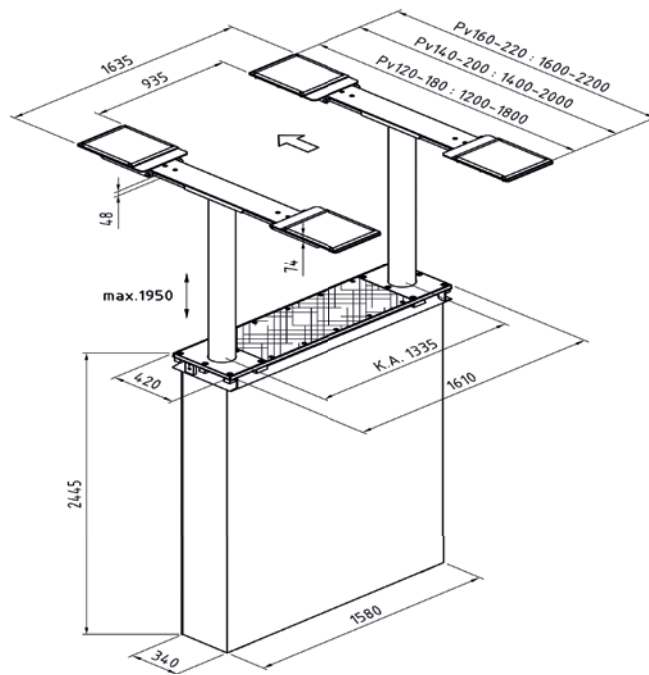

### Superstructure:

- Stable lifting supports, lengthwise adjustable
- Rubber-coated, non-skid pads
- Low minimum height

### Standard colours

- Pv Premium: zink coated and painted RAL 7016

Technical data	
Lifting capacity	3,500 kg
Lifting height	1,950 mm
Working height	2,015 mm + Rubber pads
Cylinder diameter	2 x 123 mm
Distance between cylinders	1,335 mm
Lifting / lowering time	app. 30 Sec.
Foundation depth	2,625 mm
Pump unit	3.0 kW
Ecological hydraulic fluid	10 l
Voltage	230/400 V - 50 Hz - 16 A

Pv superstructure	
Total width min. - max.	120 - 180: app. 1,200 - 1,800 mm 140 - 200: app. 1,400 - 2,000 mm 160 - 220: app. 1,600 - 2,200 mm 170 - 240: app. 1,700 - 2,400 mm
Min. height	65 mm

**autop Maschinenbau GmbH**  
Sandkampstraße 90  
48432 Rheine | Germany  
☎ +49 5971 8602-02  
☎ +49 5971 8602-25  
✉ info@autopstenhoj.com